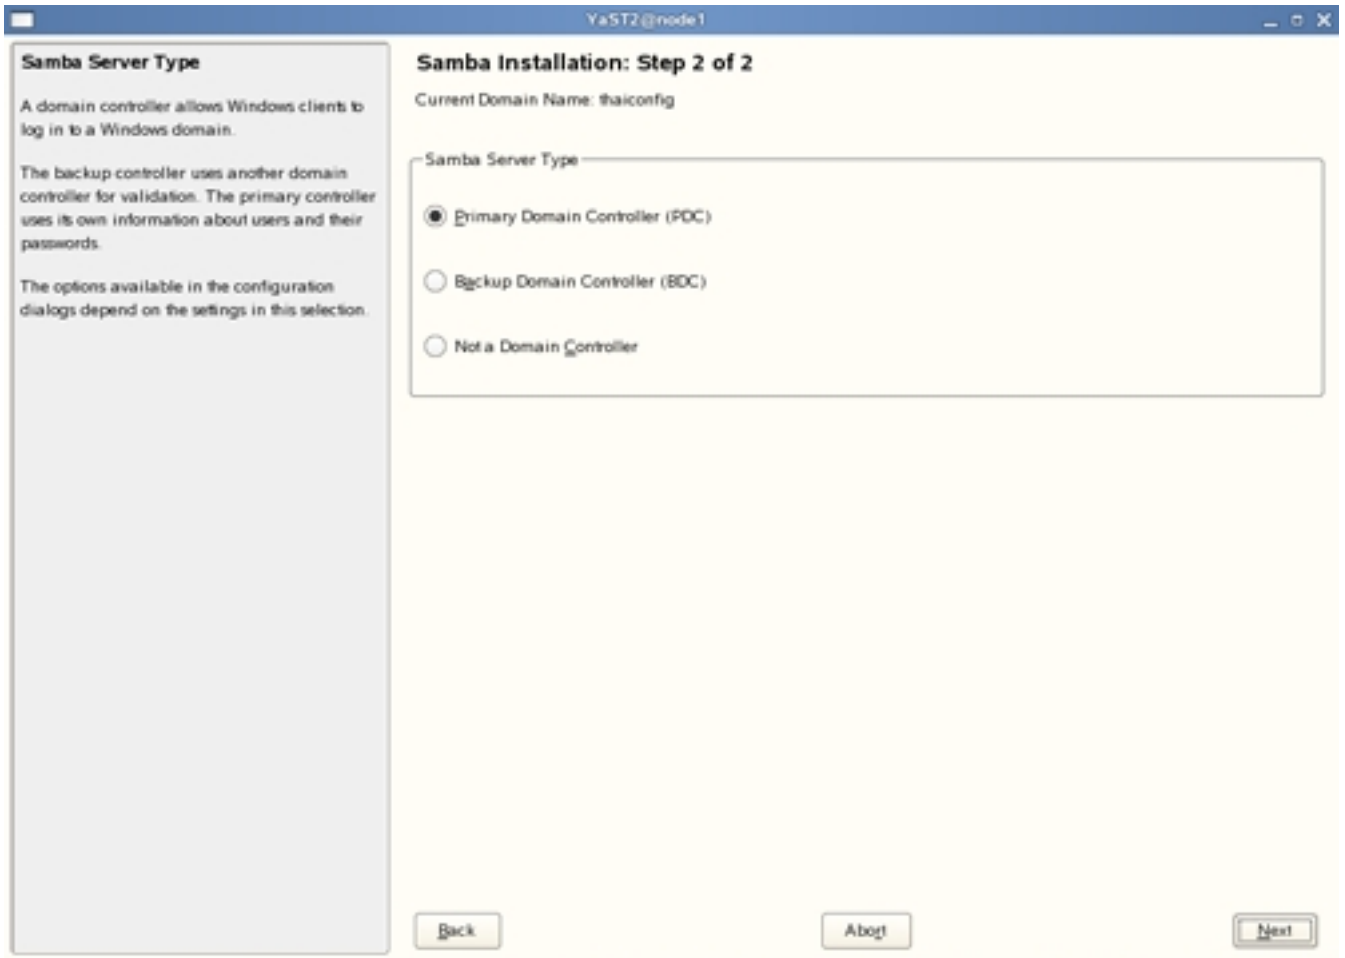

Samba PDC

Written by Mr. Sontaya Photibut
Saturday, 02 May 2009 16:31

*** Domain Controller Windows Join Domain